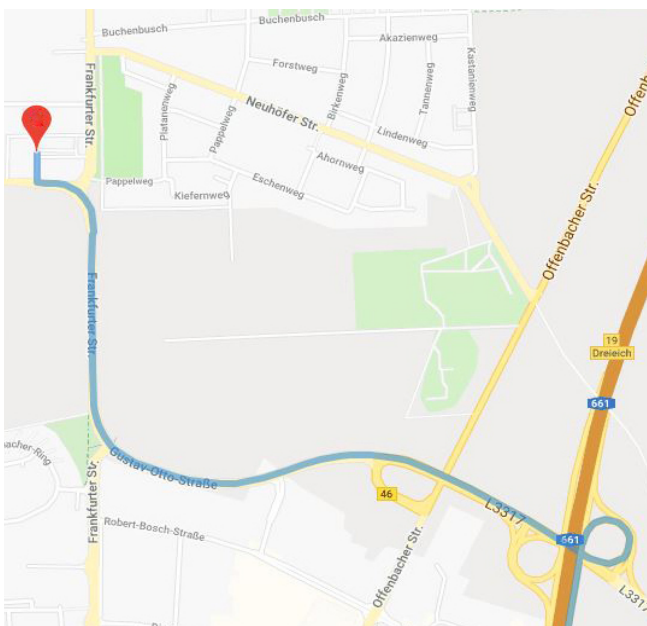

Directions

COMING FROM DARMSTADT: MOTORWAY A661

- Coming from Darmstadt, take exit 19 - Dreieich in the direction of Götzenhain/Sprendlingen and turn right at the fork and follow the L3313/L3317
- The L3313/L3317 leads onto Gustav-Otto-Straße
- After about 1.4 km, keep right to drive onto Frankfurter Straße
- After about 700 m, turn right to continue on Frankfurter Straße
- The target is located on the left after about 150 m

TRAVELLING BY PUBLIC TRANSPORT

- You reach Neu-Isenburg by S-Bahn S3 and S4
- At the back of the railway station, you can board bus OF53 which takes you through the Neu-Isenburg industrial area every 10 minutes at peak times
- Get off at the bus stop Neu-Isenburg Rathenau-/Frankfurter Straße
- Building C of the Triforum is located behind the bus stop

Please refer to the Rhine-Main Transport Association (www.rmv.de) for further information. There you can look up current and accurate connections.

LOCAL TAXI OPERATORS

Joachim Schmöckel +49 6102 770990
Taxi Isenburg GmbH +49 6102 1000
Taxi 66 GmbH +49 06102 6666

CST ACADEMY

Frankfurter Straße 233, Haus C4
63263 Neu-Isenburg, Germany