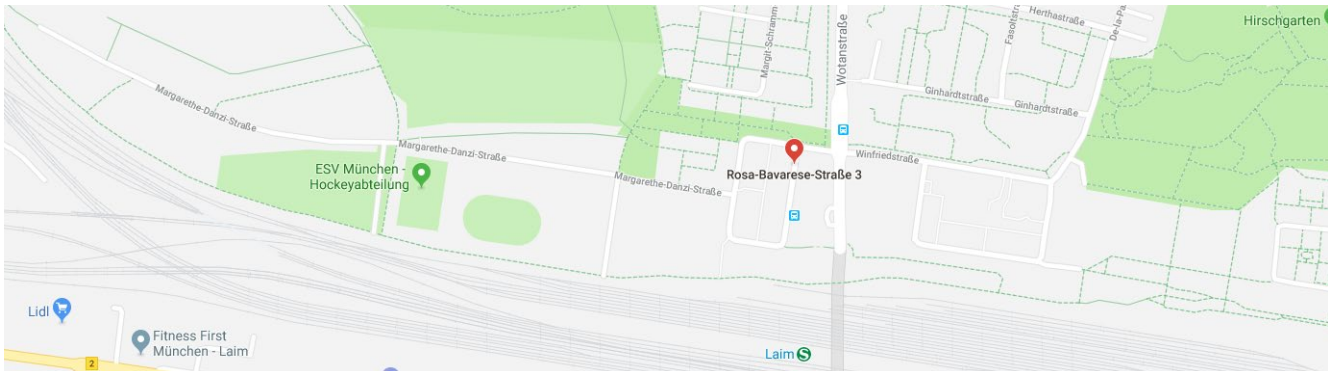

Directions to our office in Munich

c/o Nutrion, Rosa-Bavarese-Straße 3, 80639 Munich

Coming from Stuttgart: motorway A8

- The A8 leads you to a roundabout. Take the third exit (*Verdistraße*)
- Follow the road via *Verdistraße*, *Amalienburgstraße*, *Menziger Straße* and *Notburgastraße* until you reach *Romanplatz*, then turn right onto *Wotanstraße*
- Continue on *Wotanstraße* and turn right onto *Margarethe-Danzi-Straße* and then left onto *Rosa-Bavarese-Straße*

Coming from Garmisch: motorway A95

- Take exit *2-München-Kreuzhof* in the direction of *Stuttgart/Lindau*
- Continue onto *Fürstenrieder Straße* and then onto *Wotanstraße*
- Turn left onto *Margarethe-Danzi-Straße* and then again left onto *Rosa-Bavarese-Straße*

Coming from Nürnberg: motorway A9

- Take the exit *München-Schwabing* in the direction of *A95/M.-Schwabing/München/Garmisch-P./Zentrum*
- Take *Schenkendorfstraße/B2R* on the left, take the exit towards *Lindau/A95/A96* and continue on *B2R*
- Take the exit *B2* in the direction of *Augsburg/Landsberg/Pasing/Laim/Zentrum*
- Keep right and continue onto *Landsberger Straße/B2*
- Turn right onto *Wotanstraße*, left onto *Margarethe-Danzi-Straße* and then left onto *Rosa-Bavarese-Straße*

Do you need help with the directions?
Call us at: +49 (0)6102 8631-190

Directions to our office in Munich

c/o Nutrion, Rosa-Bavarese-Straße 3, 80639 Munich

Parking spaces

Parking spaces are located in *Rosa-Bavarese-Straße* and in *Margarethe-Danzi-Straße*. The latter leads to a parking lot across from the railway sports club. From there, it is a 4-minute walk.