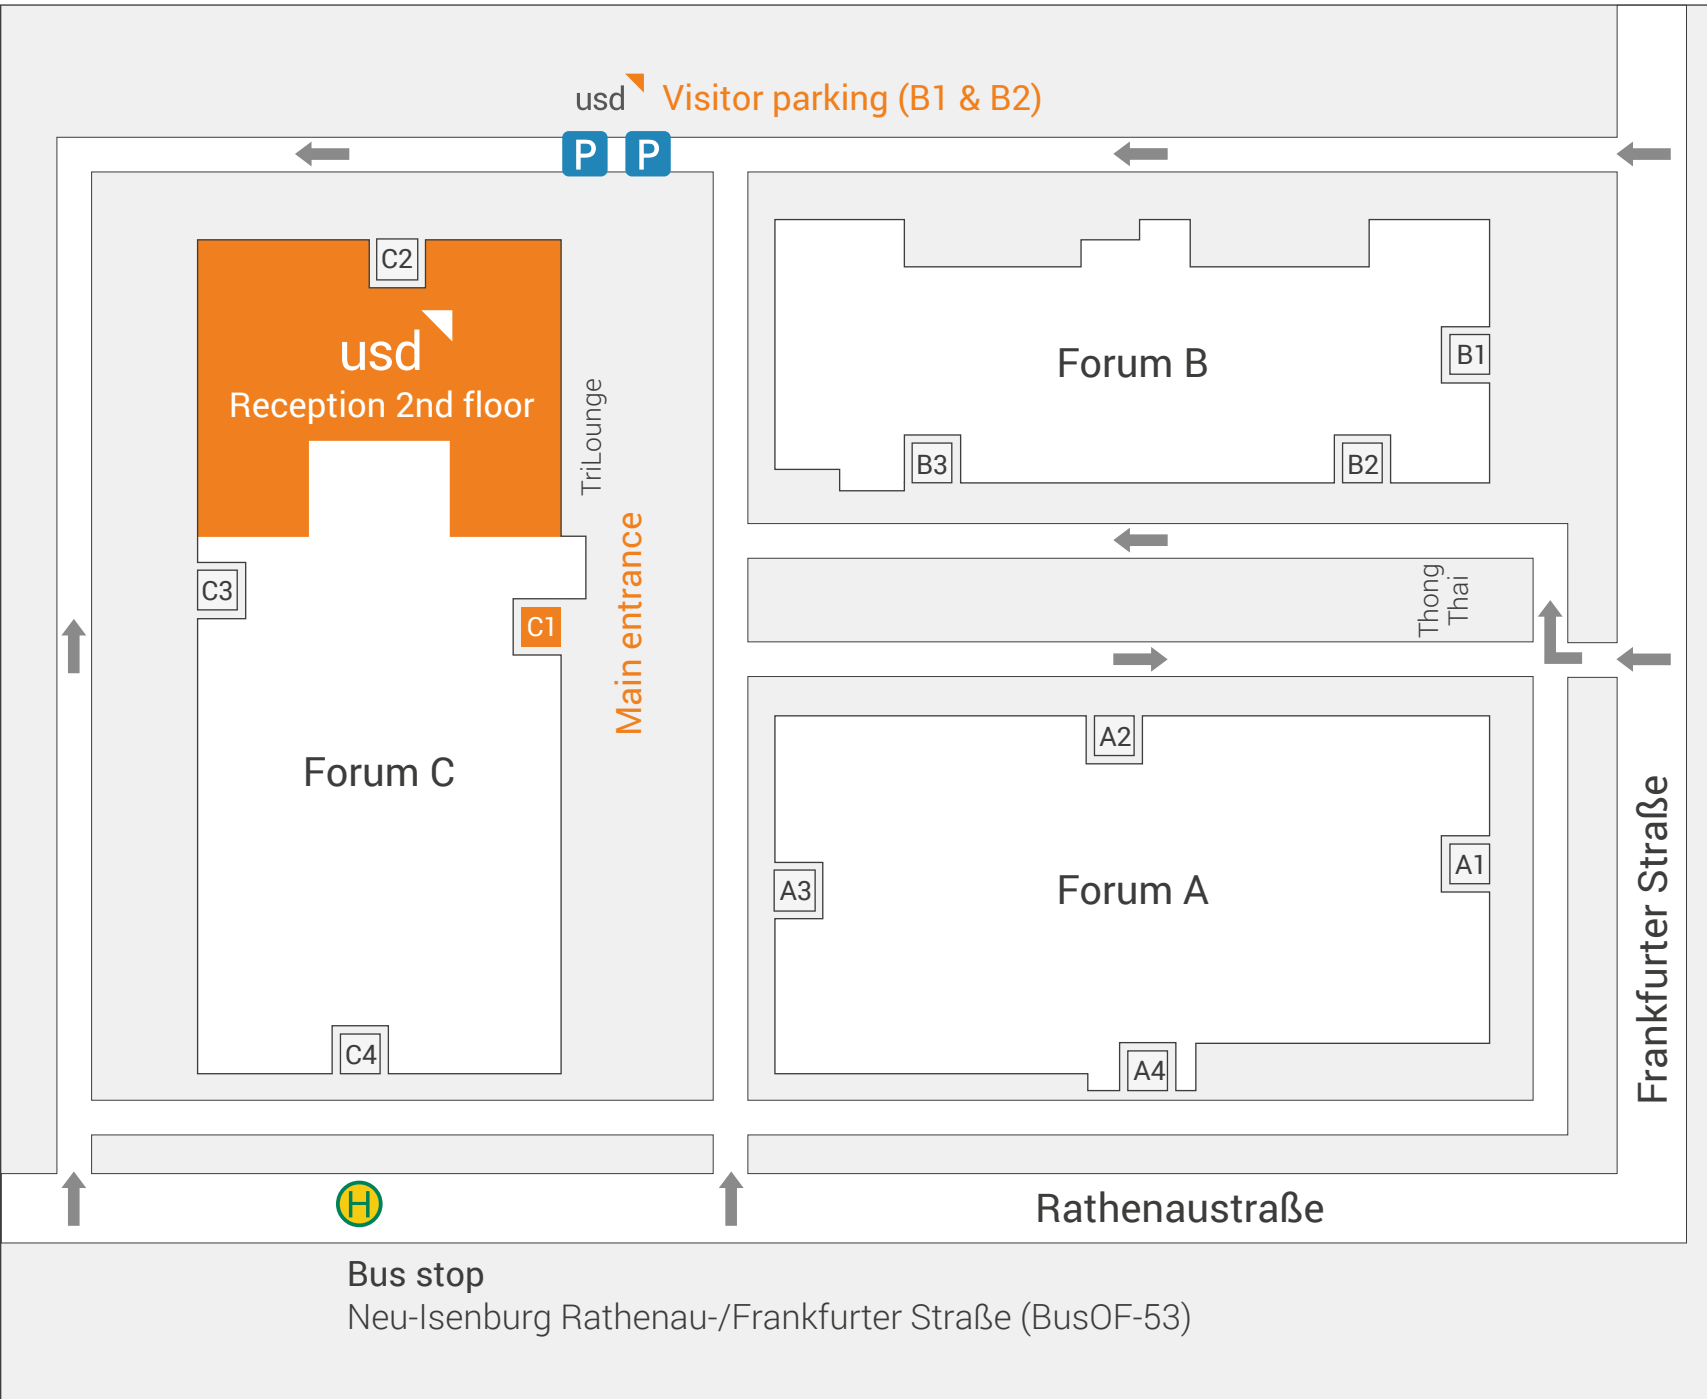

Visitor parking lots B1 und B2 are located on the side, next to the main entrance of building C1 (Forum C1).

Travelling via motorway A3

- Travelling on the A3, drive until intersection Offenbacher Kreuz
- Use the right lane to follow the signs onto the A661 towards Darmstadt
- On the A661, take exit 18 - Neu-Isenburg and eventually turn left onto the L3117
- The L3117 leads onto Friedhofstraße
- Follow Friedhofstraße for about 1.5 km and turn left onto Frankfurter Straße
- After about 600 m, you reach street number 233 on your right

You reach us at: +49 6102 8631-0

Directions to our Head Office in Neu-Isenburg

Frankfurter Straße 233, Forum C1, Reception 2nd floor, 63263 Neu-Isenburg, Germany

Coming from Darmstadt: motorway A661

- Coming from Darmstadt, take exit 19 - Dreieich in the direction of Götzenhain/Sprendlingen and turn right at the fork and follow the L3313/L3317
- The L3313/L3317 leads onto Gustav-Otto-Straße
- After about 1.4 km, keep right to drive onto Frankfurter Straße
- After about 700 m, turn right to continue on Frankfurter Straße
- The target is located on the left after about 150 m

Travelling by public transport

- You reach Neu-Isenburg by S-Bahn S3 and S4
- At the back of the railway station, you can board bus OF53 which takes you through the Neu-Isenburg industrial area every 10 minutes at peak times
- Get off at the bus stop Neu-Isenburg Rathenau-/Frankfurter Straße
- Building C of the Triforum is located behind the bus stop

Taxi Isenburg GmbH

Phone: +49 06102 / 1000

Taxi 66 GmbH

Phone: +49 06102 / 6666

Site map **TriForum**

Frankfurter Str. 233,
Forum C1, 2nd floor
63263 Neu-Isenburg
Germany

Bus stop
Neu-Isenburg Rathenau-/Frankfurter Straße (BusOF-53)