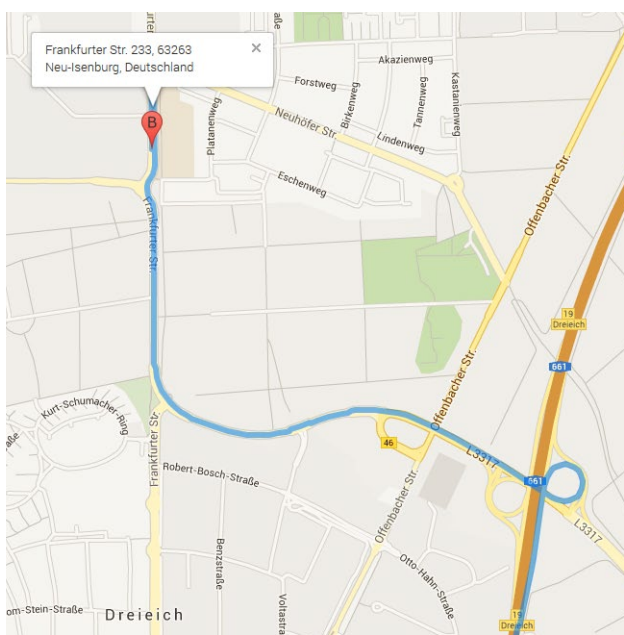

Directions to our Head Office in Neu-Isenburg

Frankfurter Straße 233, Forum C1, Reception 2nd floor, 63263 Neu-Isenburg, Germany

Coming from Darmstadt: motorway A661

- Coming from Darmstadt, take exit 19 - Dreieich in the direction of Götzenhain/Sprendlingen and turn right at the fork and follow the L3313/L3317
- The L3313/L3317 leads onto Gustav-Otto-Straße
- After about 1.4 km, keep right to drive onto Frankfurter Straße
- After about 700 m, turn right to continue on Frankfurter Straße
- The target is located on the left after about 150 m

Travelling by public transport

- You reach Neu-Isenburg by S-Bahn S3 and S4
- At the back of the railway station, you can board bus OF53 which takes you through the Neu-Isenburg industrial area every 10 minutes at peak times
- Get off at the bus stop Neu-Isenburg Rathenau-/Frankfurter Straße
- Building C of the Triforum is located behind the bus stop

Please refer to the Rhine-Main Transport Association (www.rmv.de) for further information on your current connections.

You reach us at: +49 6102 8631-0

Local taxi operators

Joachim Schmöckel

Phone: +49 6102 / 770990

Taxi Isenburg GmbH

Phone: +49 06102 / 1000

Taxi 66 GmbH

Phone: +49 06102 / 6666