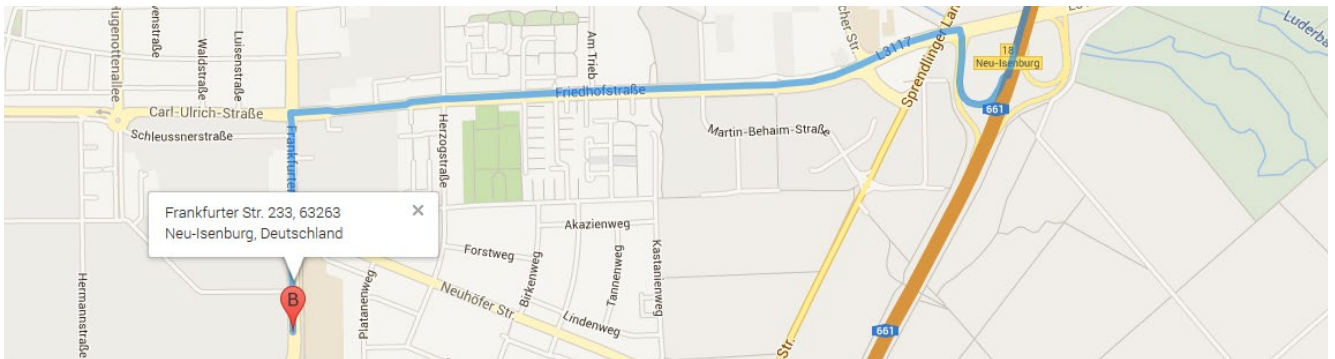

Directions to our Head Office in Neu-Isenburg

Frankfurter Straße 233, Forum C1, Reception 2nd floor, 63263 Neu-Isenburg, Germany

Coming from Frankfurt a.M.: motorway A661

- Coming from Frankfurt a. M., take exit 18 - Neu-Isenburg and turn left onto the L3117
- The L3117 leads onto Friedhofstraße
- Follow Friedhofstraße for about 1.5 km and turn left onto Frankfurter Straße
- After about 600 m, you reach street number 233 on your right

Visitor parking lots B1 und B2 are located on the side, next to the main entrance of building C1 (Forum C1).

Travelling via motorway A3

- Travelling on the A3, drive until intersection Offenbacher Kreuz
- Use the right lane to follow the signs onto the A661 towards Darmstadt
- On the A661, take exit 18 - Neu-Isenburg and eventually turn left onto the L3117
- The L3117 leads onto Friedhofstraße
- Follow Friedhofstraße for about 1.5 km and turn left onto Frankfurter Straße
- After about 600 m, you reach street number 233 on your right

You reach us at: +49 6102 8631-0

Directions to our Head Office in Neu-Isenburg

Frankfurter Straße 233, Forum C1, Reception 2nd floor, 63263 Neu-Isenburg, Germany

Coming from Darmstadt: motorway A661

- Coming from Darmstadt, take exit 19 - Dreieich in the direction of Götzenhain/Sprendlingen and turn right at the fork and follow the L3313/L3317
- The L3313/L3317 leads onto Gustav-Otto-Straße
- After about 1.4 km, keep right to drive onto Frankfurter Straße
- After about 700 m, turn right to continue on Frankfurter Straße
- The target is located on the left after about 150 m

Travelling by public transport

- You reach Neu-Isenburg by S-Bahn S3 and S4
- At the back of the railway station, you can board bus OF53 which takes you through the Neu-Isenburg industrial area every 10 minutes at peak times
- Get off at the bus stop Neu-Isenburg Rathenau-/Frankfurter Straße
- Building C of the Triforum is located behind the bus stop